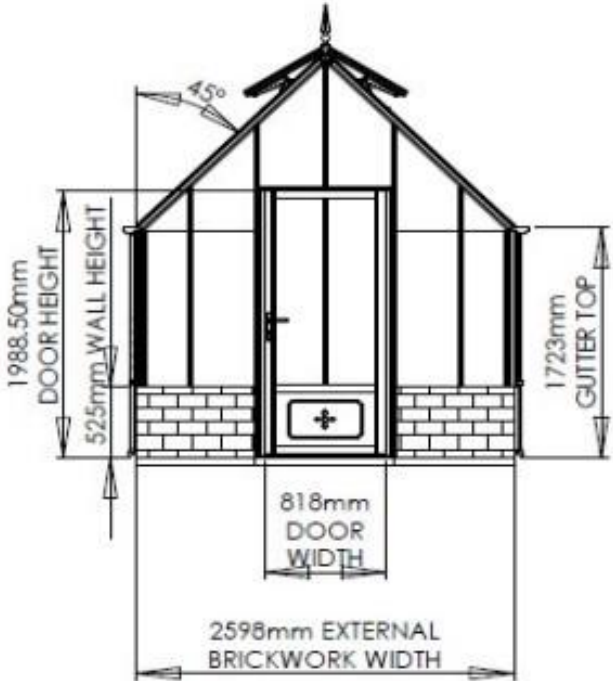

# Moor Place, 34 Moulsham Lane, Yateley Greenhouse Block Plan

Moor Place, 34 Moulsham Lane, Yateley Proposed Greenhouse Elevations

End elevation with door

0 1000mm  
 Scale: 1:50  
 when printed A4

Side elevation

Vertical elevation