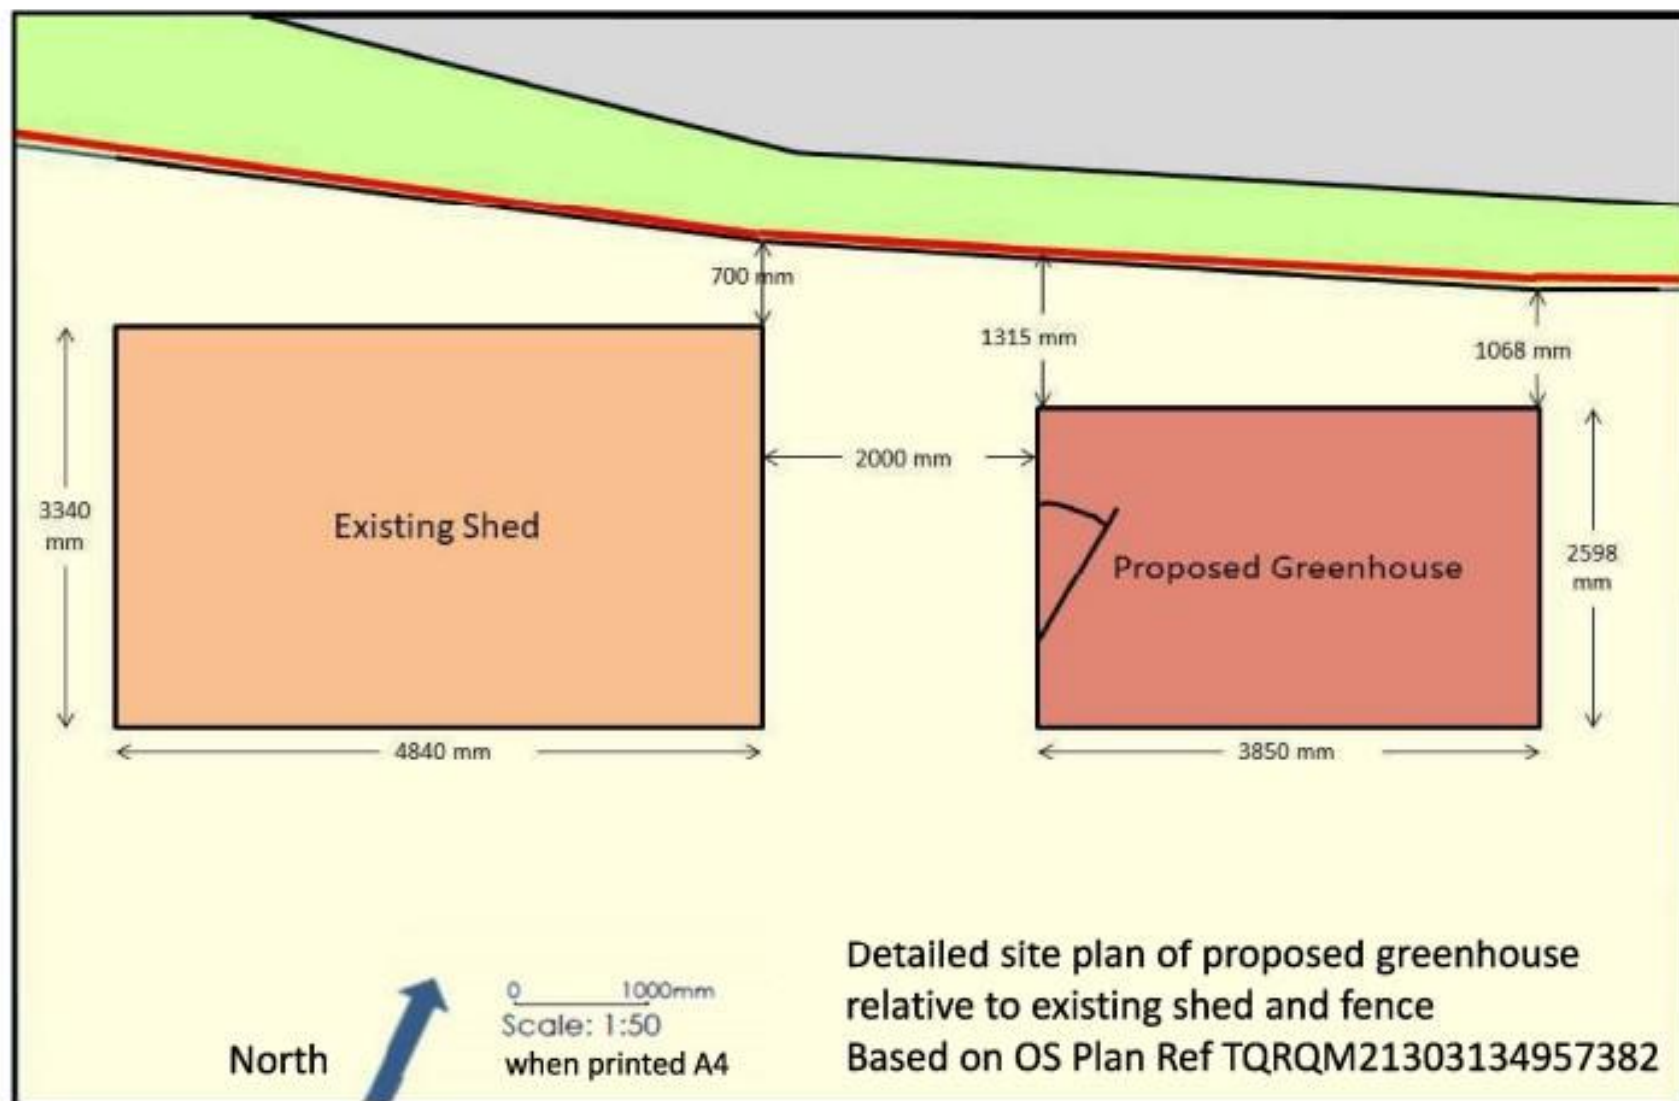

# Moor Place, 34 Moulsham Lane, Yateley Greenhouse Block Plan

Moor Place, 34 Moulsham Lane, Yateley Proposed Greenhouse Elevations

End elevation with door

0 1000mm  
 Scale: 1:50  
 when printed A4

Side elevation

Vertical elevation