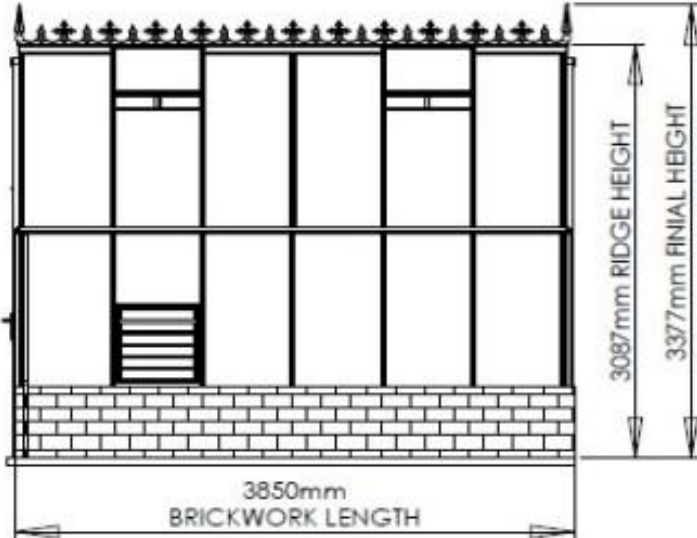

# Moor Place, 34 Moulsham Lane, Yateley Greenhouse Block Plan

Moor Place, 34 Moulsham Lane, Yateley Proposed Greenhouse Elevations

End elevation with door

0 1000mm  
 Scale: 1:50  
 when printed A4

Side elevation

Vertical elevation